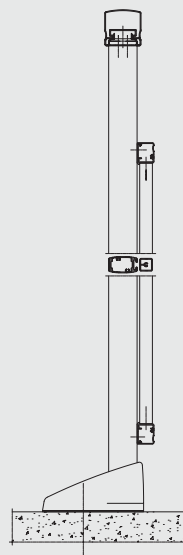

RB 10

Peripheral Systems

The RB 10 balustrade system offers a variety of aesthetic shapes: Functional, Ellipse or Softline. It is also possible to incorporate glass panels into the system, including plexiglas or acrylic sheets, which can either be added in front of or between the supporting rails, or directly mounted in the handrail.

RB 10 has been tested in recognised test centres according to the most stringent European standards and guarantees optimum levels of safety.

STYLE VARIANTS

Functional

Ellipse

Softline

PERFORMANCES

STS 54
NEN 6702
NF P01-013
Polish standard balustrades